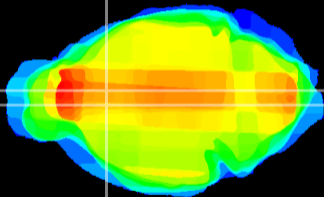

Coronal

Sagittal-R

Sagittal-L

ViBrism: CX17624
Horizontal

LS