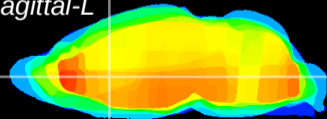

Coronal

Sagittal-R

Sagittal-L

ViBrism: CX17624
Horizontal

LS