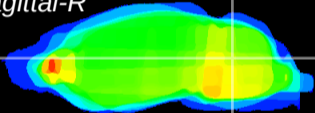

Coronal

Sagittal-R

Sagittal-L

ViBrism: CX17625
Horizontal

Cb nucleus