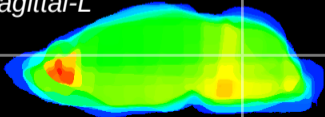

Coronal

Sagittal-R

Sagittal-L

ViBrism: CX17625
Horizontal

Cb nucleus