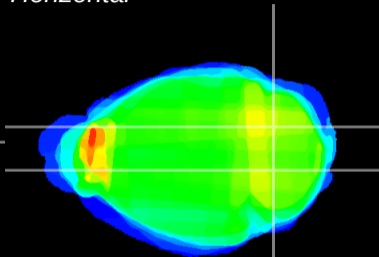

Coronal

Sagittal-R

Sagittal-L

ViBrism: CX17625
Horizontal

Cb nucleus