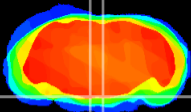

Coronal

Sagittal-R

Sagittal-L

ViBrism: CX17632
Horizontal

Pn