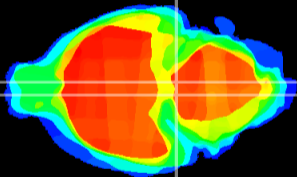

Coronal

Sagittal-R

Sagittal-L

ViBrism: CX17632
Horizontal

Pn