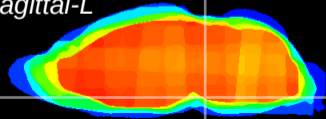

Coronal

Sagittal-R

Sagittal-L

ViBrism: CX17632
Horizontal

Pn