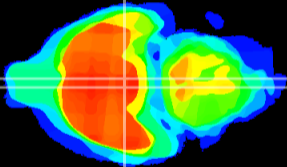

Coronal

Sagittal-R

Sagittal-L

ViBrism: CX17633
Horizontal

VMH