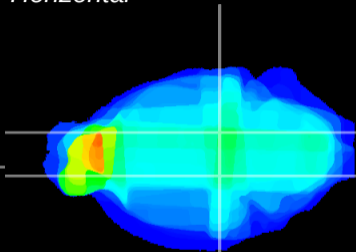

Coronal

Sagittal-R

Sagittal-L

ViBrism: CX17637
Horizontal

SN