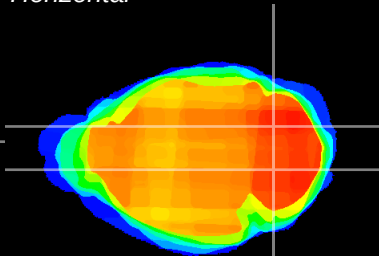

Coronal

Sagittal-R

Sagittal-L

ViBrism: CX17638
Horizontal

Cb nucleus