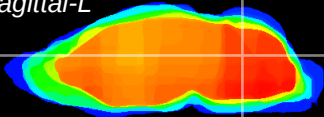

Coronal

Sagittal-R

Sagittal-L

ViBrism: CX17638
Horizontal

Cb nucleus