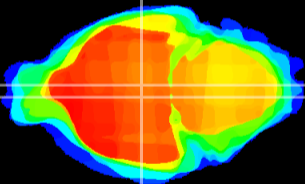

Coronal

Sagittal-R

Sagittal-L

ViBrism: CX17640
Horizontal

DM