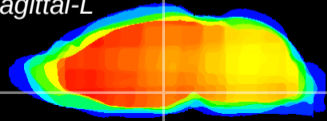

Coronal

Sagittal-R

Sagittal-L

ViBrism: CX17640
Horizontal

DM