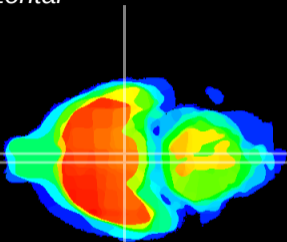

Coronal

Sagittal-R

Sagittal-L

ViBrism: CX17640
Horizontal

VMH