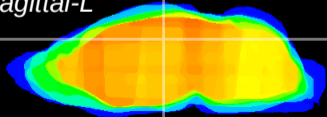

Coronal

Sagittal-R

Sagittal-L

ViBrism: CX17641
Horizontal

DG