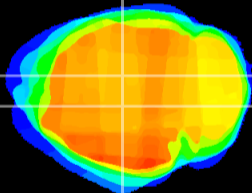

Coronal

Sagittal-R

Sagittal-L

ViBrism: CX17641
Horizontal

DG