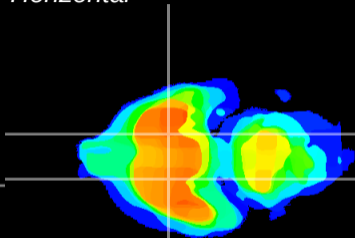

Coronal

Sagittal-R

Sagittal-L

ViBrism: CX17642  
Horizontal

S0