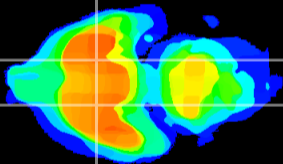

Coronal

Sagittal-R

Sagittal-L

ViBrism: CX17642
Horizontal

S0