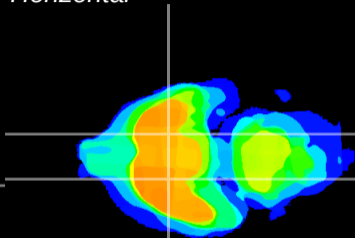

Coronal

Sagittal-R

Sagittal-L

ViBrisM: CX17643
Horizontal

S0