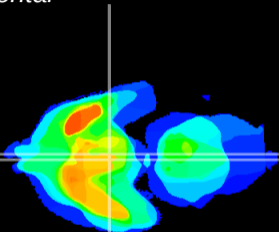

Coronal

Sagittal-R

Sagittal-L

ViBrism: CX17645
Horizontal

Arc