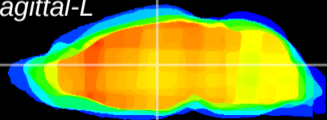

Coronal

Sagittal-R

Sagittal-L

ViBrism: CX17648
Horizontal

MD