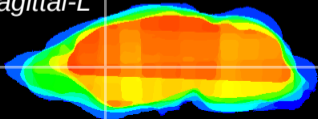

Coronal

Sagittal-R

Sagittal-L

ViBris: CX17651
Horizontal

CPU medial