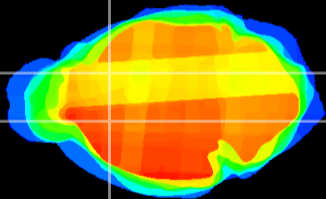

Coronal

Sagittal-R

Sagittal-L

ViBris: CX17651
Horizontal

CPU medial