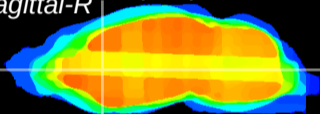

Coronal

Sagittal-R

Sagittal-L

ViBris: CX17651
Horizontal

CPU medial