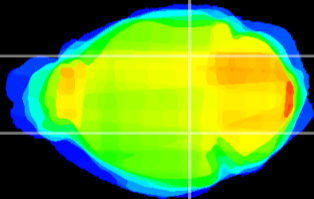

Coronal

Sagittal-R

Sagittal-L

ViBrism: CX17652
Horizontal

MG