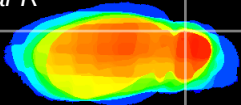

Coronal

Sagittal-R

Sagittal-L

ViBrism: CX17653
Horizontal

Cb lobe