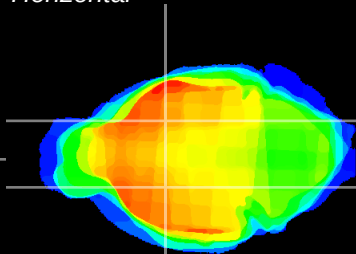

Coronal

Sagittal-R

Sagittal-L

ViBriSM: CX17660
Horizontal

GP