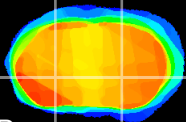

Coronal

Sagittal-R

Sagittal-L

ViBriSM: CX17660
Horizontal

GP