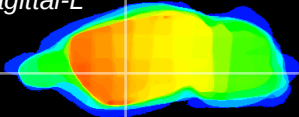

Coronal

Sagittal-R

Sagittal-L

ViBriSM: CX17660
Horizontal

GP