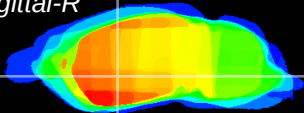

Coronal

Sagittal-R

Sagittal-L

ViBriSM: CX17660
Horizontal

GP