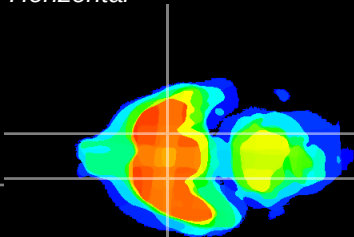

Coronal

Sagittal-R

Sagittal-L

ViBrism: CX17672
Horizontal

S0