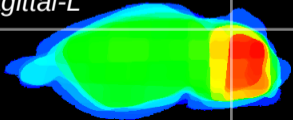

Coronal

Sagittal-R

Sagittal-L

ViBrism: CX17673
Horizontal

Cb lobe