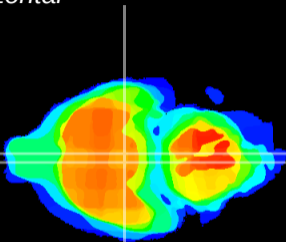

Coronal

Sagittal-R

Sagittal-L

ViBrism: CX17677
Horizontal

VMH