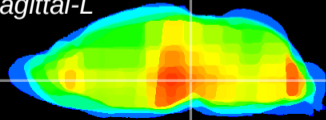

Coronal

Sagittal-R

Sagittal-L

ViBrism: CX17679
Horizontal

VTA