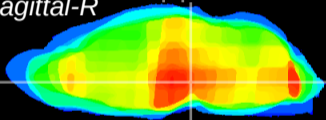

Coronal

Sagittal-R

Sagittal-L

ViBrism: CX17679
Horizontal

VTA