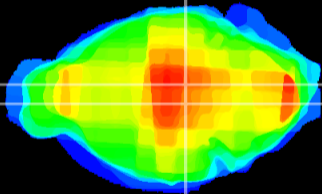

Coronal

Sagittal-R

Sagittal-L

ViBrism: CX17679
Horizontal

VTA