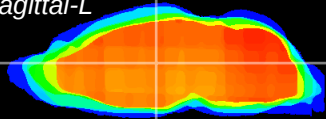

Coronal

Sagittal-R

Sagittal-L

ViBrism: CX17689
Horizontal

MD