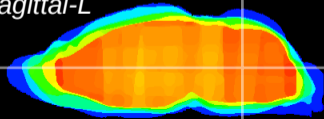

Coronal

Sagittal-R

Sagittal-L

ViBrism: CX17695
Horizontal

MVe