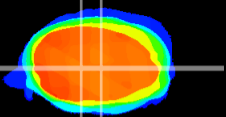

Coronal

Sagittal-R

Sagittal-L

ViBrism: CX17695
Horizontal

MVe