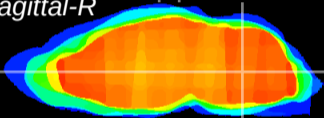

Coronal

Sagittal-R

Sagittal-L

ViBrism: CX17695
Horizontal

MVe