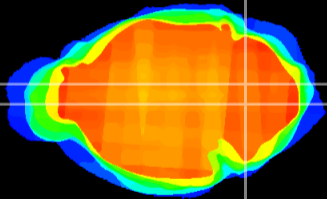

Coronal

Sagittal-R

Sagittal-L

ViBrism: CX17695
Horizontal

MVe