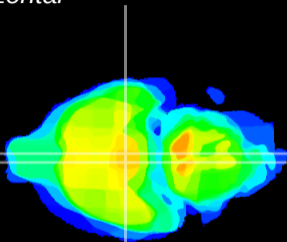

Coronal

Sagittal-R

Sagittal-L

ViBrism: CX17696
Horizontal

VMH