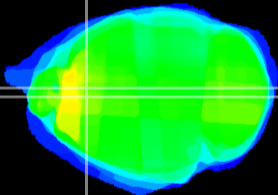

Coronal

Sagittal-R

Sagittal-L

ViBrism: CX17700  
Horizontal

Cx cingulate