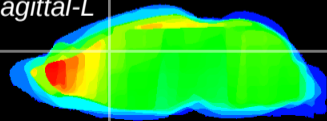

Coronal

Sagittal-R

Sagittal-L

ViBrism: CX17700  
Horizontal

Cx cingulate