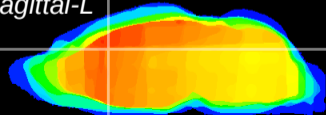

Coronal

Sagittal-R

Sagittal-L

ViBrism: CX17703
Horizontal

Cx cingulate