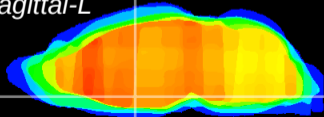

Coronal

Sagittal-R

Sagittal-L

ViBriSm: CX17705
Horizontal

SPa dorsal