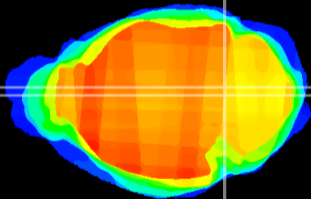

Coronal

Sagittal-R

Sagittal-L

ViBrism: CX17705
Horizontal

Tg