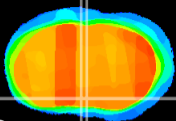

Coronal

Sagittal-R

Sagittal-L

ViBrism: CX17707  
Horizontal

MPA