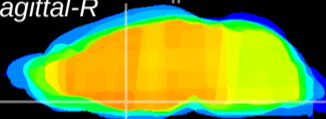

Coronal

Sagittal-R

Sagittal-L

ViBrism: CX17707  
Horizontal

MPA