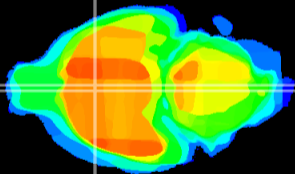

Coronal

Sagittal-R

Sagittal-L

ViBrism: CX17707  
Horizontal

MPA