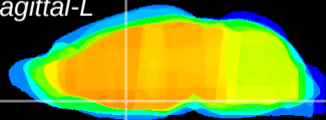

Coronal

Sagittal-R

Sagittal-L

ViBrism: CX17707  
Horizontal

MPA