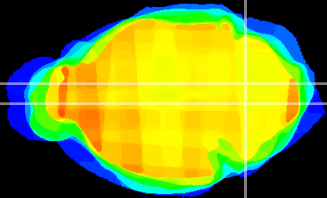

Coronal

Sagittal-R

Sagittal-L

ViBrism: CX17713
Horizontal

MVe