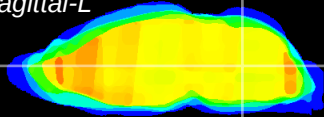

Coronal

Sagittal-R

Sagittal-L

ViBrism: CX17713
Horizontal

MVe