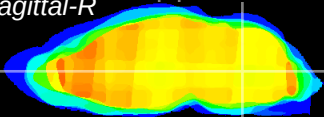

Coronal

Sagittal-R

Sagittal-L

ViBrism: CX17713
Horizontal

MVe