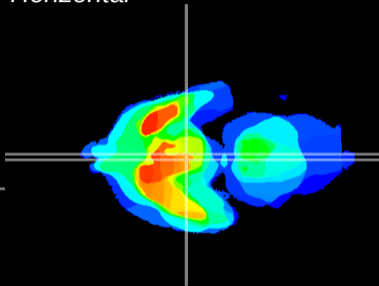

Coronal

Sagittal-R

Sagittal-L

ViBrism: CX17714
Horizontal

Arc