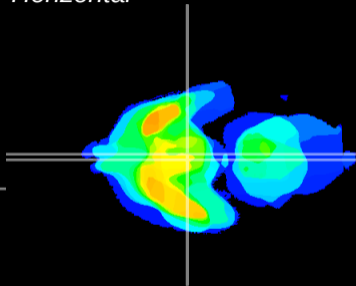

Coronal

Sagittal-R

Sagittal-L

ViBrism: CX17716
Horizontal

Arc