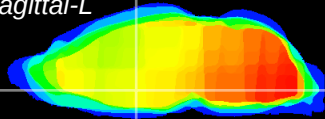

Coronal

Sagittal-R

Sagittal-L

ViBrism: CX17720
Horizontal

Pa