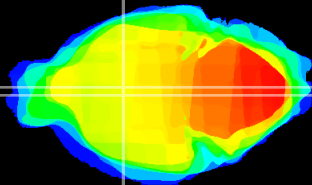

Coronal

Sagittal-R

Sagittal-L

ViBrism: CX17720
Horizontal

Pa