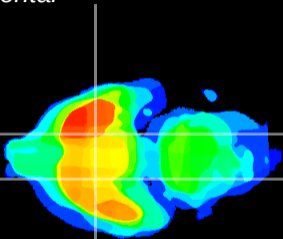

Coronal

Sagittal-R

Sagittal-L

ViBrism: CX17725
Horizontal

S0