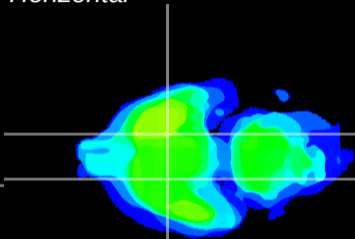

Coronal

Sagittal-R

Sagittal-L

ViBrism: CX17729
Horizontal

S0