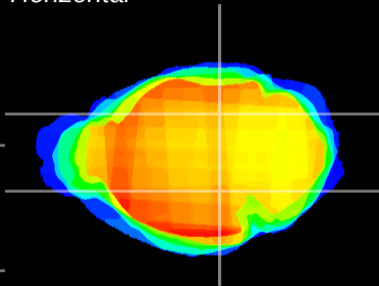

Coronal

Sagittal-R

Sagittal-L

ViBrism: CX17745
Horizontal

MG