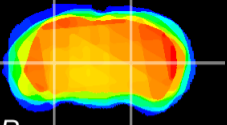

Coronal

Sagittal-R

Sagittal-L

ViBrism: CX17745
Horizontal

MG