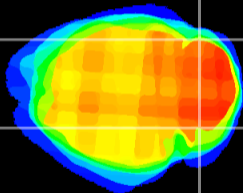

Coronal

Sagittal-R

Sagittal-L

ViBrism: CX17746
Horizontal

Cb lobe