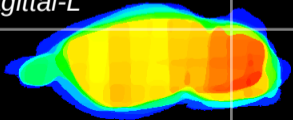

Coronal

Sagittal-R

Sagittal-L

ViBrism: CX17746
Horizontal

Cb lobe