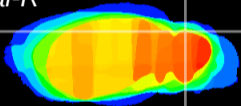

Coronal

Sagittal-R

Sagittal-L

ViBrism: CX17746
Horizontal

Cb lobe