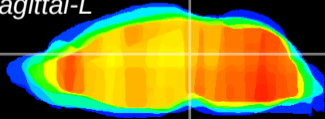

Coronal

Sagittal-R

Sagittal-L

ViBrism: CX17746
Horizontal

PAG