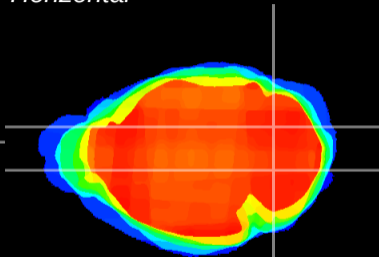

Coronal

Sagittal-R

Sagittal-L

ViBrism: CX17747
Horizontal

Cb nucleus