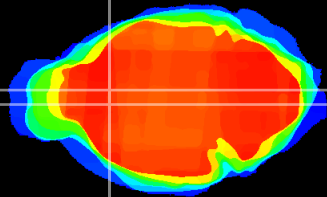

Coronal

Sagittal-R

Sagittal-L

ViBrism: CX17747
Horizontal

LS