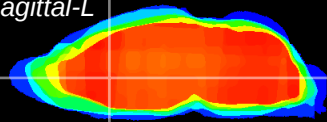

Coronal

Sagittal-R

Sagittal-L

ViBrism: CX17747
Horizontal

LS