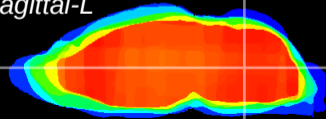

Coronal

Sagittal-R

Sagittal-L

ViBrism: CX17747
Horizontal

MVe