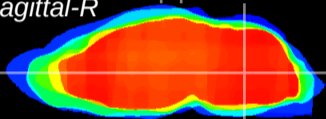

Coronal

Sagittal-R

Sagittal-L

ViBrism: CX17747
Horizontal

MVe