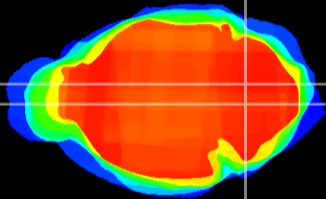

Coronal

Sagittal-R

Sagittal-L

ViBrism: CX17747
Horizontal

MVe