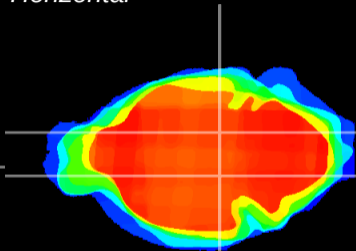

Coronal

Sagittal-R

Sagittal-L

ViBrism: CX17747
Horizontal

SN