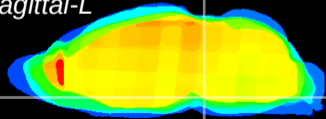

Coronal

Sagittal-R

Sagittal-L

ViBrism: CX17749
Horizontal

Pn