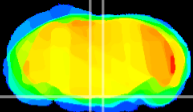

Coronal

Sagittal-R

Sagittal-L

ViBrism: CX17749
Horizontal

Pn