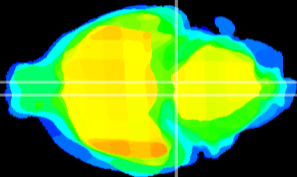

Coronal

Sagittal-R

Sagittal-L

ViBrism: CX17749
Horizontal

Pn