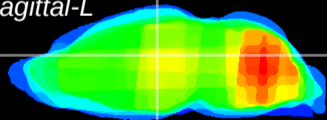

Coronal

Sagittal-R

Sagittal-L

ViBrism: CX17750
Horizontal

Hb