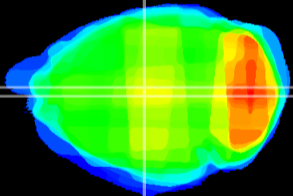

Coronal

Sagittal-R

Sagittal-L

ViBrism: CX17750
Horizontal

Hb