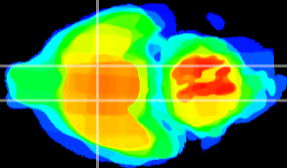

Coronal

Sagittal-R

Sagittal-L

ViBrism: CX17751
Horizontal

LH