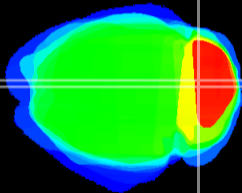

Coronal

Sagittal-R

Sagittal-L

ViBrism: CX17752  
Horizontal

Cb vermis