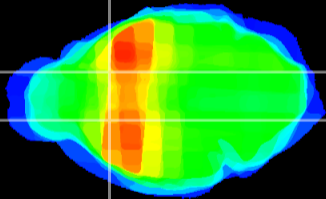

Coronal

Sagittal-R

Sagittal-L

ViBriSM: CX17754
Horizontal

CPU medial