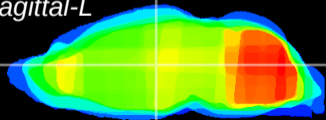

Coronal

Sagittal-R

Sagittal-L

ViBrism: CX17755
Horizontal

MD