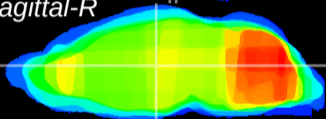

Coronal

Sagittal-R

Sagittal-L

ViBrism: CX17755
Horizontal

MD