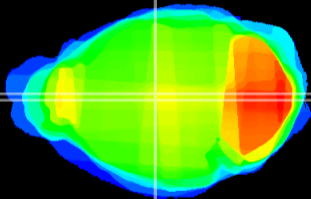

Coronal

Sagittal-R

Sagittal-L

ViBrism: CX17755
Horizontal

MD