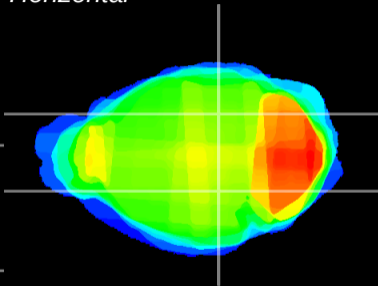

Coronal

Sagittal-R

Sagittal-L

ViBrism: CX17755
Horizontal

MG