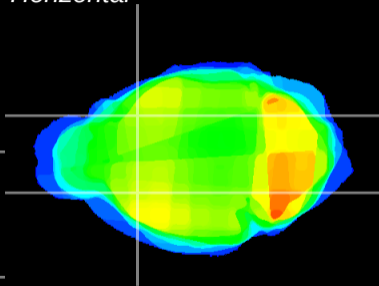

Coronal

Sagittal-R

Sagittal-L

ViBrism: CX17756  
Horizontal

CPU lateral